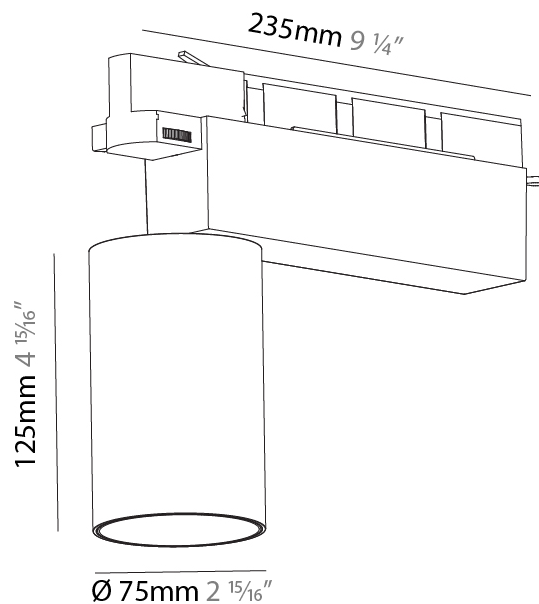

GENERAL

Series: Centriq
Subseries: Centriq 75
Brand: Prolicht
Division: Architectural
Mounting Type: Track
Mounting Location: Ceiling
Subcategory: Spots

PHYSICAL

Shape: Cylinder
Diameter (mm): 75
Diameter (in): 2 ¹⁵/₁₆
Length (mm): 235
Length (in): 9 ¹/₄
Height (mm): 182
Height (in): 7 ³/₁₆
Light Distribution: Adjustable / Direct
Weight (kg): 1.099
Weight (lbs): 2.42
Installation Requirement: Track or profile system
Fixture Finish: SSR / BKV / CWI / CRY / HAB / UFT / ITA / RUA / FTG / MYG / LOD / PUS / FRO / FUP / KIA / POP / BLS / SPG / MEY / GOH / GUM / CHC / COM / ABZ / JAG / OBR / MOS / ROR
Fixture Material: Aluminum Die Cast

ELECTRICAL

Lamp Type: LED (Zhaga Standard)
Input Wattage (W): 26
Total Output Wattage (W): 23.6
Dimming: Tri-Mode (Non-Dimming and Phase Dimming (120Vac only) and 0-10V Dimming)
Driver Included: Yes
Driver Location: Integrated
Driver Type: Constant Current - Universal
Driver Class: Class 2
Input Voltage (V): 120 - 277
Constant Current (MA): 700

LED

Number of LEDs: 1
Color Temperature (°K): 2700 / 3000 / 3500 / 4000
Max. Delivered Lumen (lm): 1968 / 2097 / 2160 / 2204
Nominal Lumen (lm): 3113 / 3317 / 3416 / 3486
CRI: >90 CRI
Lamp Life (hrs): 50000
Upon Request: Special Color Temperature Special Led

OPTICAL

Reflector°: 20 / 25 / 40
Adjustability: Rotational 340°; Tilt 90°
Upon Request: Special Beam Angles

RATINGS AND CERTIFICATIONS

Certified By: Certified for North American Standards
IP rating: IP20