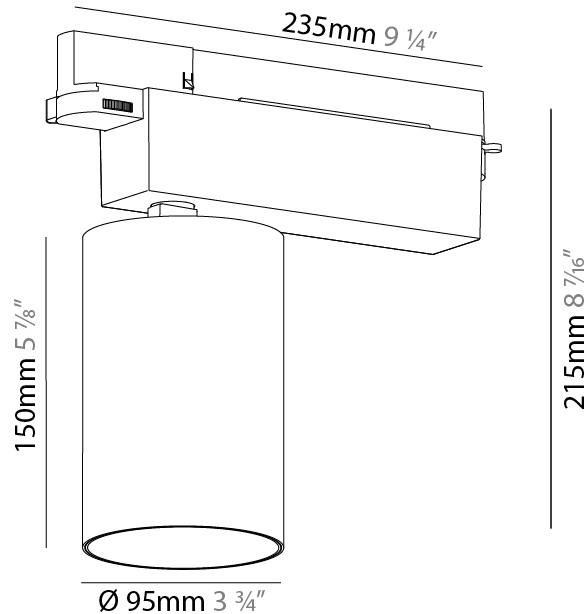

GENERAL

Series: Centriq
Subseries: Centriq 95
Brand: Prolicht
Division: Architectural
Mounting Type: Track
Mounting Location: Ceiling
Subcategory: Spots

PHYSICAL

Shape: Cylinder
Diameter (mm): 95
Diameter (in): 3 3/4
Length (mm): 235
Length (in): 9 1/4
Height (mm): 150
Height (in): 5 7/8
Light Distribution: Adjustable / Direct
Weight (kg): 1.4
Weight (lbs): 3.08
Fixture Finish: SSR / BKV / CWI / CRY / HAB / UFT / ITA / RUA / FTG / MYG / LOD / PUS / FRO / FUP / KIA / POP / BLS / SPG / MEY / GOH / GUM / CHC / COM / ABZ / JAG / OBR / MOS / ROR
Fixture Material: Aluminum

ELECTRICAL

Lamp Type: LED (Zhaga Standard)
Input Wattage (W): 12 / 15
Total Output Wattage (W): 10.8 / 13.5
Dimming: Tri-Mode (Non-Dimming and Phase Dimming (120Vac only) and 0-10V Dimming)
Driver Included: Yes
Driver Location: Integrated
Driver Type: Constant Current - Universal
Driver Class: Class 2
Input Voltage (V): 120 - 277
Constant Current (MA): 350

LED

Number of LEDs: 1
Color Temperature (°K): 2700 / 3000 / 3500 / 4000
Max. Delivered Lumen (lm): 830 / 930 / 1009 / 1030
Nominal Lumen (lm): 960 / 1070 / 1157 / 1180
CRI: >90 CRI
Lamp Life (hrs): 50000
Upon Request: Special Color Temperature Special Led

OPTICAL

Beam Angle: 8
Adjustability: Rotational 340°; Tilt 90°
Upon Request: Special Beam Angles

RATINGS AND CERTIFICATIONS

Certified By: Certified for North American Standards
IP rating: IP20